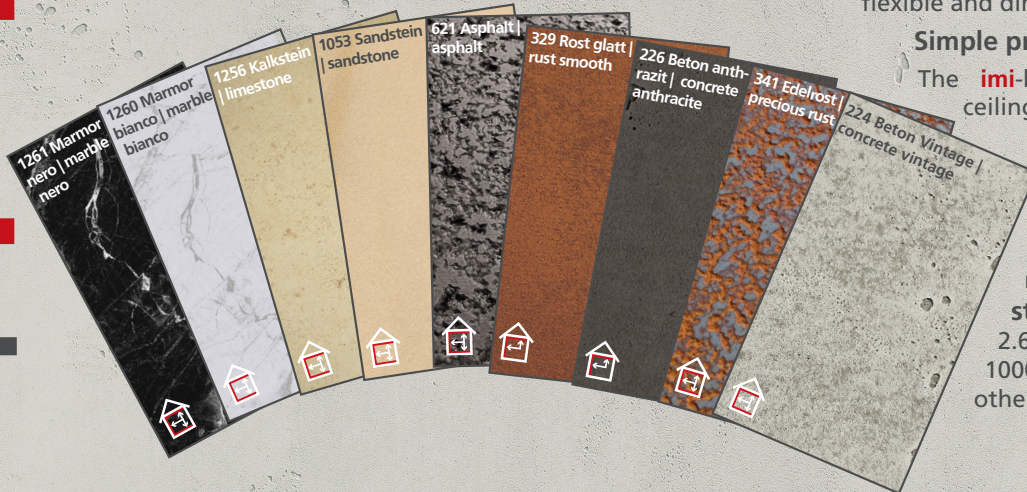

Perfekte Optik und Haptik

Die **imi-beton Matte** besticht durch seine originale Optik und Haptik, ist extrem strapazierfähig und belastbar, dabei aber noch flexibel und dimensionsstabil.

Einfache Verarbeitung

Die **imi-beton Matte** für Wand, Decke und Boden. Zu verkleben mit 1-Komponentenkleber.

www.blauer-engel.de/uz120

Wir beraten Sie gerne über alle Einsatzmöglichkeiten, Zubehör und Konfektionierung.

Standardformate:

2.600 x 1.000 mm und 1000 x 500 mm, weitere Formate a. Anfrage.

(EN) Organic mat for ecological living and working

The **imi-beton mat** meets the highest standards of sustainability and environmental compatibility. It consists mainly of natural and renewable materials without the addition of chlorine, plasticizers, solvents or other substances of concern.

Perfect look and feel

The **imi-beton mat** impresses with its original look and touch, is extremely hard-wearing and durable, yet still flexible and dimensionally stable.

Simple processing

The **imi-beton mat** for wall ceiling and flooring. To be glued with 1-component glue. We will be happy to advise you on all possible applications, accessories and assembly.

standard size:

2.600 x 1.000 mm and 1000 x 500 mm, other formats on request.

imi ist eine Marke der

H. Schubert GmbH
Bilk 73
48493 Wettringen

Tel.: +49 (0) 25 57 - 93 77 40
Fax: +49 (0) 25 57 - 93 77 49

info@imi-beton.com
www.imi-beton.com

Gewinner des
Interzum-Award

interzum

Award

High product quality