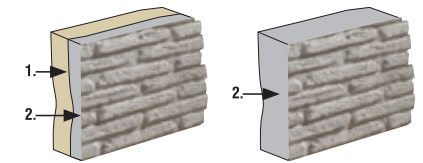

HD®: High Definition Panel.

HD® is a highly innovative panel for coating all types of walls and ceilings. It is made out of more than 16 types of mineral and chemical charges (ie: stone, marble, silica, silicates, etc.). This composition makes the panel suitable to exteriors, resistant to fire and all kind of weather. Also, it has great resistance to abrasion and chemicals. Its low weight and large size makes the installation very quick and easy. Suitable for public places and areas of high traffic of people, facades, large buildings, places with high humidity (ie: saunas), etc.

Excellent fire retardant, water repellent, resistant to heat, freeze and defrost. Its zero percent water absorption ensures a complete sealing. High resistance to most chemicals products and low abrasive wear. All these characteristics make HD® panel a high quality material

We reserve the right to change models, colours, sizes and packaging without prior notice. All mentioned weights and dimensions are in cm and displayed as accurately as possible but can differ up to 2% by expansion and shrinkage during production. The photographs in this brochure are created on project locations and in studios, some even might be animations. Differences in exposure and printing on paper may cause products and colours looking different than in reality.

PR: Polyurethane and Stone Panel **HD: High Definition Panel**

1. Polyurethane
2. Stone