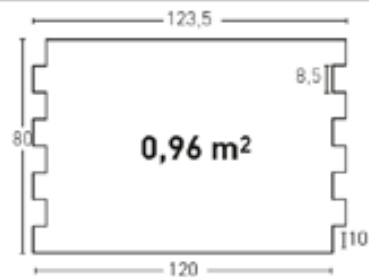

PANEL DE PIEDRA - STONE PANEL PIZARRA NEPAL

E Blanco Arena
EN Sandy White
FR Sable Blanc
DE Sand Weiss
I Bianco Sabbia
NL Antiek wit

E Marron
EN Brown
FR Marron
DE Braun
I Marrone
NL Bruin

E Gris
EN Grey
FR Gris
DE Grau
I Grigio
NL Grijs

E Marron Arena
EN Sandy Brown
FR Marron Sable
DE Sand Braun
I Marrone Sabbia
NL Oker

E Antracita
EN Anthracite
FR Anthracite
DE Anthrazit
I Antracite
NL Zwart

E Blanco Italia
EN Italian White
FR Blanc Cassé
DE Italienisches Weiss
I Bianco Italia
NL Wit

PR

COD.

PR-420	MSA-10	PTX-01	PTE-22	PTE-24	PTE-21 KIT-4 o KIT-5	7-8	8435068944201	3	36
PR-421	MSA-80	PTX-09	PTE-35	PTE-37	KIT-4 o KIT-5	7-8	8435068944218	3	36
PR-422	MSA-30	PTX-03		PTE-24	PTE-21 KIT-4 o KIT-5	7-8	8435068944225	3	36
PR-423	MSA-20	PTX-02	PTE-33	PTE-31	PTE-36 KIT-4 o KIT-5	7-8	8435068944232	3	36
PR-424	MSA-60	PTX-19			KIT-4 o KIT-5	7-8	8435068944249	3	36
PR-425	MSA-70	PTX-20	PTE-22	PTE-24	PTE-21 KIT-4 o KIT-5	7-8	8435068944256	3	36

PR-420E	MSA-10	PTX-01	PTE-22	PTE-24	PTE-21 KIT-4 o KIT-5	2-3	8435068954200	2	21
PR-421E	MSA-80	PTX-09	PTE-35	PTE-37	KIT-4 o KIT-5	2-3	8435068954217	2	21
PR-422E	MSA-30	PTX-03		PTE-24	PTE-21 KIT-4 o KIT-5	2-3	8435068954224	2	21
PR-423E	MSA-20	PTX-02	PTE-33	PTE-31	PTE-36 KIT-4 o KIT-5	2-3	8435068954132	2	21
PR-424E	MSA-60	PTX-19			KIT-4 o KIT-5	2-3	8435068954248	2	21
PR-425E	MSA-70	PTX-20	PTE-22	PTE-24	PTE-21 KIT-4 o KIT-5	2-3	8435068954255	2	21

• Necesario - Necessary - Nécessaire - Erforderlich - Necessario - Noodzakelijk