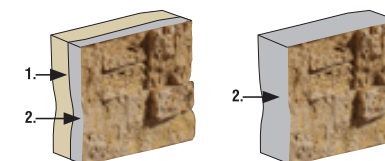

HD®: High Definition Panel.

HD® is a highly innovative panel for coating all types of walls and ceilings. It is made out of more than 16 types of mineral and chemical charges (ie: stone, marble, silica, silicates, etc.). This composition makes the panel suitable to exteriors, resistant to fire and all kind of weather. Also, it has great resistance to abrasion and chemicals. Its low weight and large size makes the installation very quick and easy. Suitable for public places and areas of high traffic of people, facades, large buildings, places with high humidity (ie: saunas), etc.

Excellent fire retardant, water repellent, resistant to heat, freeze and defrost. Its zero percent water absorption ensures a complete sealing. High resistance to most chemicals products and low abrasive wear. All these characteristics make HD® panel a high quality material

We reserve the right to change models, colours, sizes and packaging without prior notice. All mentioned weights and dimensions are in cm and displayed as accurately as possible but can differ up to 2% by expansion and shrinkage during production. The photographs in this brochure are created on project locations and in studios, some even might be animations. Differences in exposure and printing on paper may cause products and colours looking different than in reality.

PR: Polyurethane and Stone Panel

HD: High Definition Panel

1. Polyurethane
2. Stone